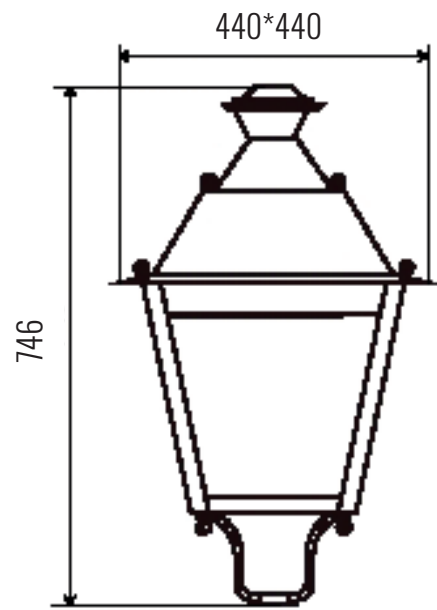

Die-cast aluminum housing and tempered glass.

PRO	CRI ≥ 80		3 CCT
IP65		T2-S/T5	
120-277V 50/60Hz		50000h L70	3 POWER

KOSMOS L

Model:	Kosmos
Format:	
Location:	Exterior
Wattage:	75W
Materials:	Aluminum + Glass
Led Color:	3000K
Product Dimension:	PT: 440x440x746mm SUS: 630x440x730mm
IP Code:	65
Fixation:	Surface / Ceiling
CRI :	80
Lumen Output:	9,000LM
Frequency:	50/60 Hz
Beam Angle:	T2-S/T5
Option:	3POWER: 60 / 70 / 80W
CCT & POWER selectable:	3CCT: 3000K / 4000K / 5000K
Net weight:	KOSMOS: 9.02kgs KOSMOS L: Luminaire: 9kgs Arm: 2.07kgs

OUTDOOR

228101-PT

DIMENSION DRAW

229101-SUS