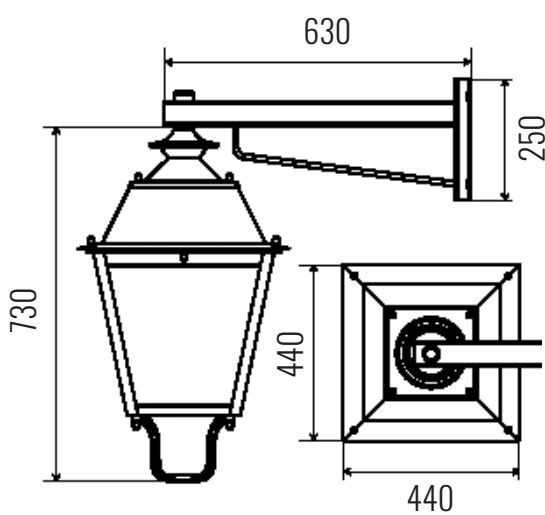

Die-cast aluminum housing and tempered glass.

PRO	CRI ≥ 80		3 CCT
IP65		T2-S/T5	
120-277V 50/60Hz		50000h L70	3 POWER

KOSMOS L

Model:	Kosmos
Format:	
Location:	Exterior
Wattage:	75W
Materials:	Aluminum + Glass
Led Color:	3000K
Product Dimension:	PT: 440x440x746mm SUS: 630x440x730mm
IP Code:	65
Fixation:	Surface / Ceiling
CRI :	80
Lumen Output:	9,000LM
Frequency:	50/60 Hz
Beam Angle:	T2-S/T5
Option:	3POWER: 60 / 70 / 80W
CCT & POWER selectable:	3CCT: 3000K / 4000K / 5000K
Net weight:	KOSMOS: 9.02kgs KOSMOS L: Luminaire: 9kgs Arm: 2.07kgs

OUTDOOR

228101-PT

DIMENSION DRAW

229101-SUS